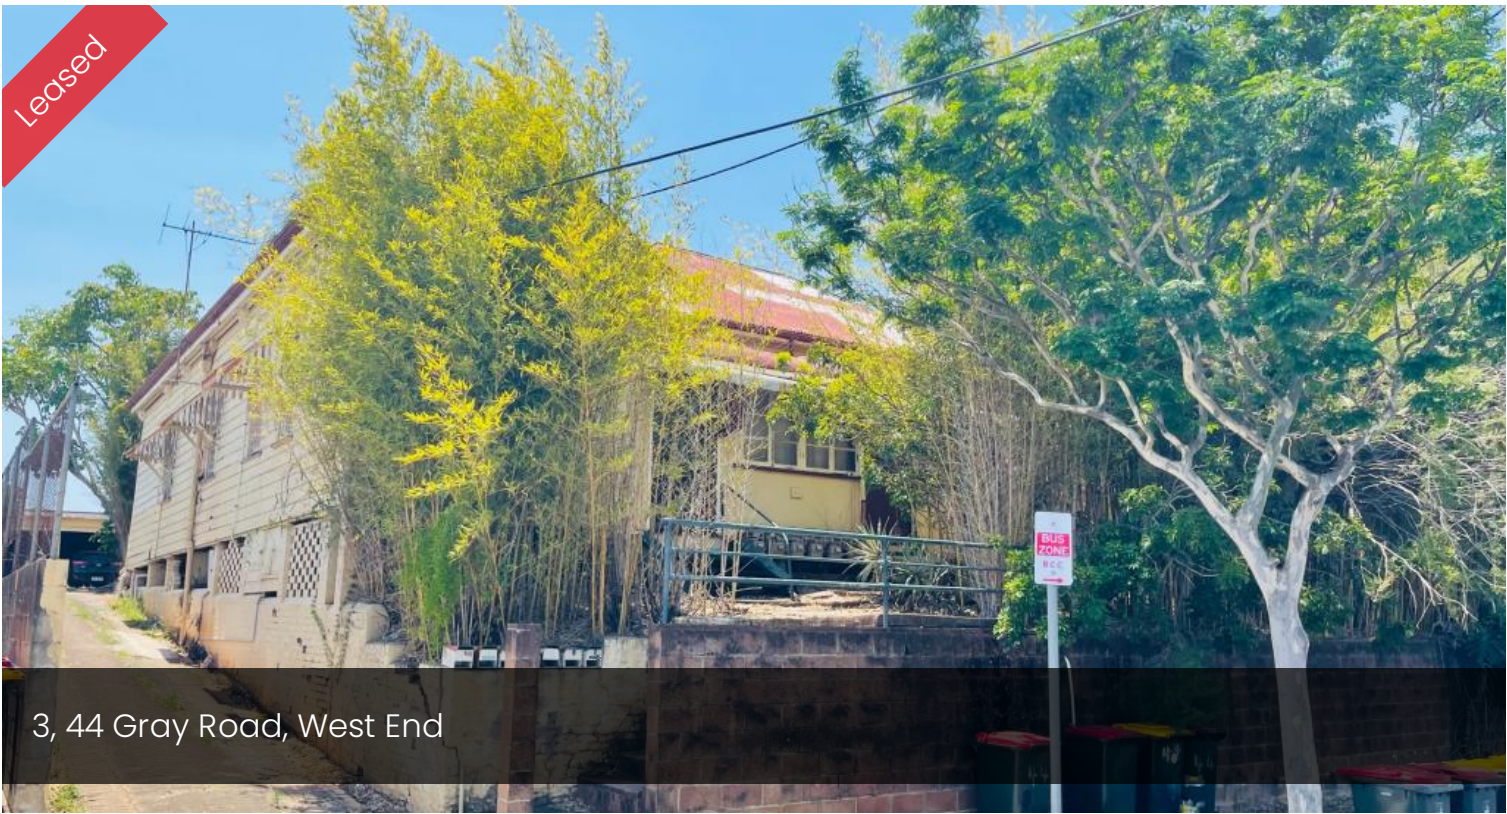

Leased

3, 44 Gray Road, West End

## Shabby Chic Character Flat

On offer is this older style flat in converted Queenslander. Fully self contained one bedroom flat in converted Queenslander in wonderful West End..

### Features:

- High ceilings
- VJ walls
- Shower over bath
- Separate toilet
- Free standing gas stove
- Great value
- Off street parking available

🛏 1 🚿 1 📏 1,145 m2

Price \$265 per week

Property Type Rental

Property ID 279

Land Area 1,145 m2