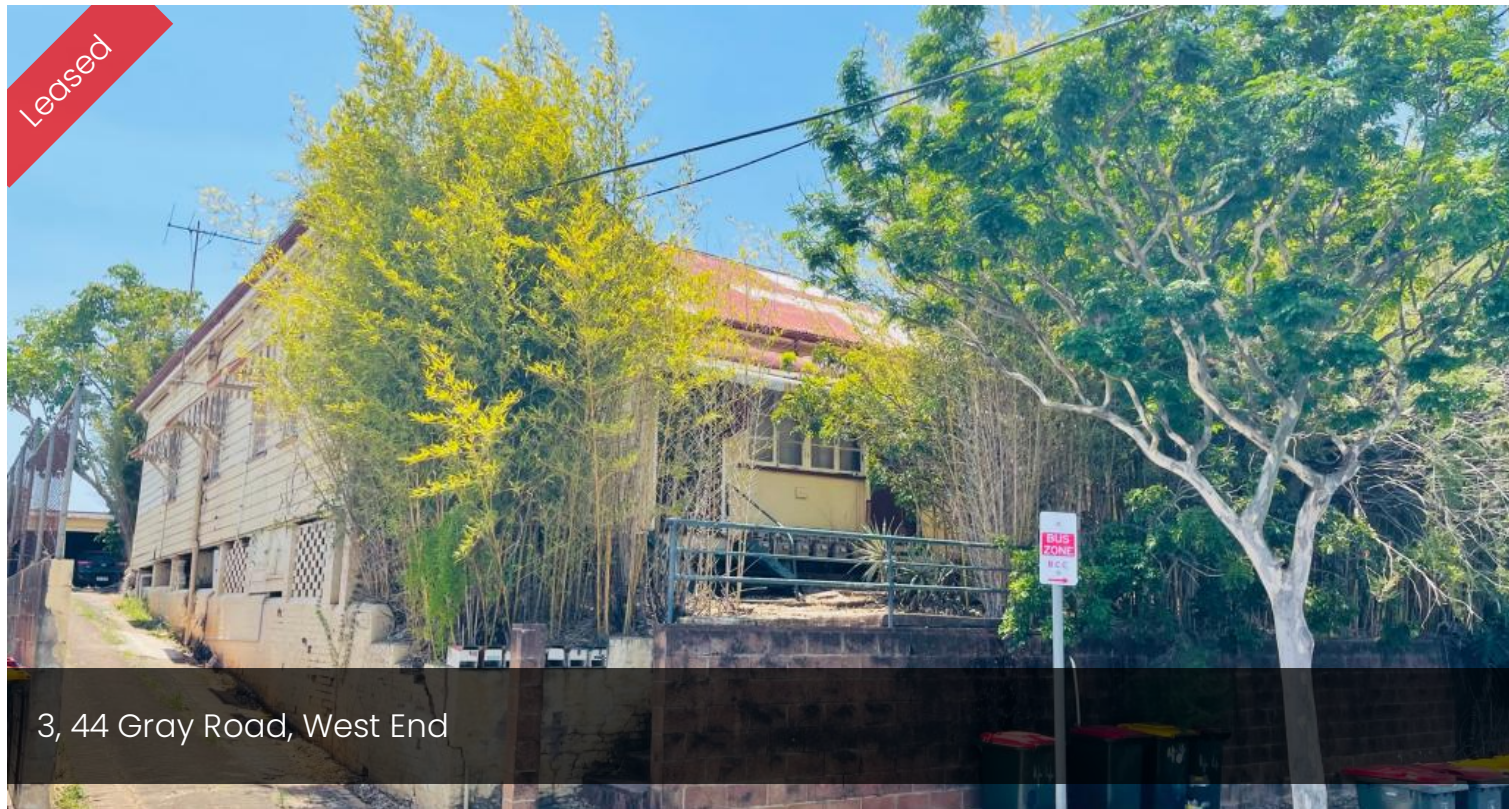

Leased

3, 44 Gray Road, West End

Shabby Chic Character Flat

On offer is this older style flat in converted Queenslander. Fully self contained one bedroom flat in converted Queenslander in wonderful West End..

Features:

- High ceilings
- VJ walls
- Shower over bath
- Separate toilet
- Free standing gas stove
- Great value
- Off street parking available

🛏 1 🚿 1 📏 1,145 m2

Price \$265 per week

Property Type Rental