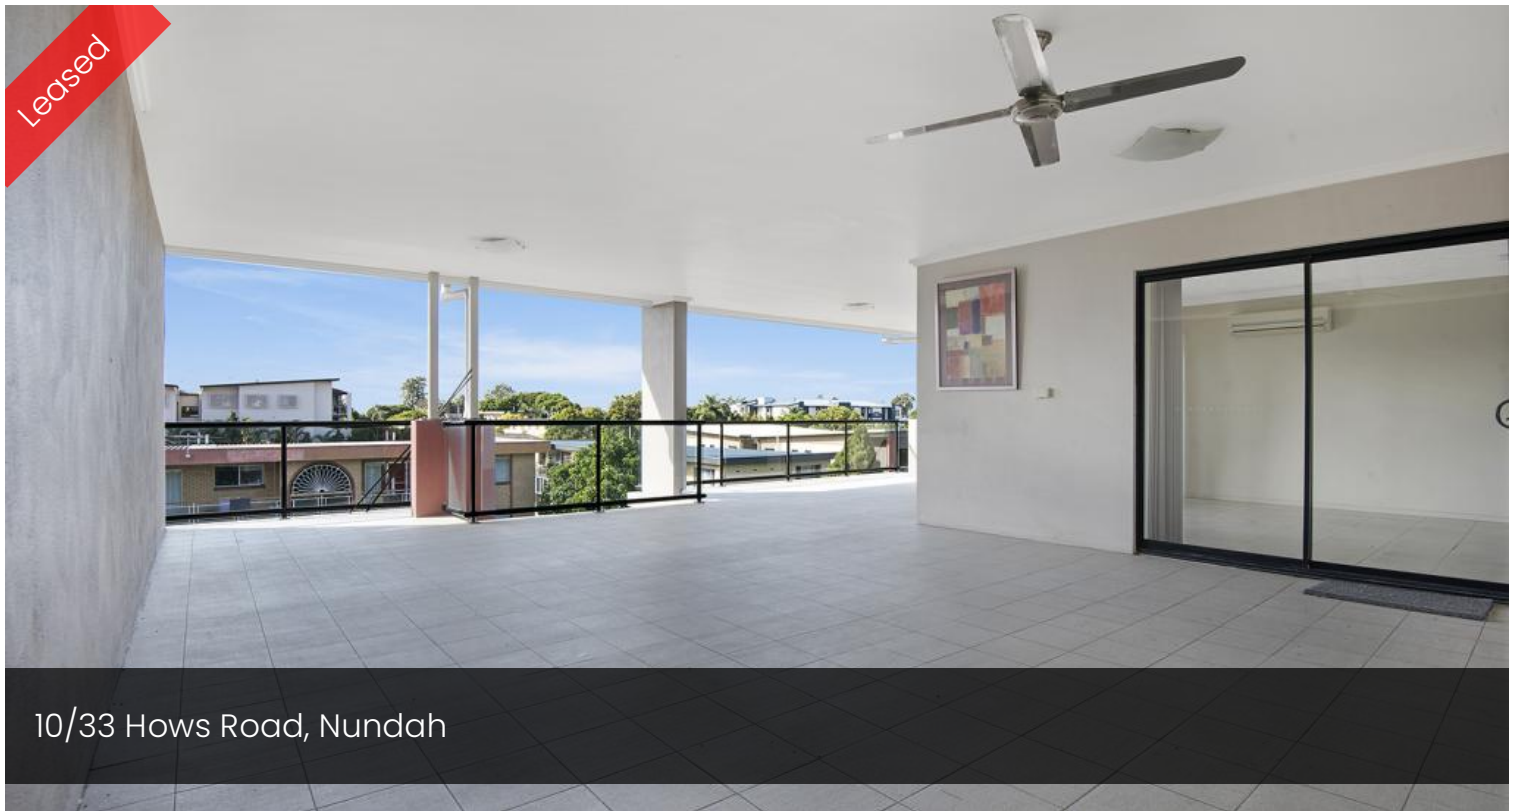

Leased

10/33 Hows Road, Nundah

Spacious, Luxurious Penthouse Apartment

Come to discover this packed with true value Penthouse apartment.

Situated in the prime location, within 100 metres to the largest Centro Shopping town and one block away to Toombul Train Station & buses.

An easy walk to Aviation High School, Corpus Christi High School and Primary schools.

It is a 15 minutes drive to the international airport and Brisbane CBD.

The home offers two levels of amazingly spacious indoor and outdoor living areas. With 67 sqm breathtaking balconies ensuring everyone plenty of room to relax and entertain. Four large bedrooms and three lavish

You will enjoy cooking in the stylish 2 pac kitchen, with stone bench top, stainless steel appliances and dishwasher. The light and airy living area opens out to the ball room size balcony that is bringing your living outdoor indoor.

Other features include up market fittings, three air conditioners, 5.5 metre long full length storage cupboard, two secured car parks with remote control, intercom entry. Most importantly, there is a lift in the building.