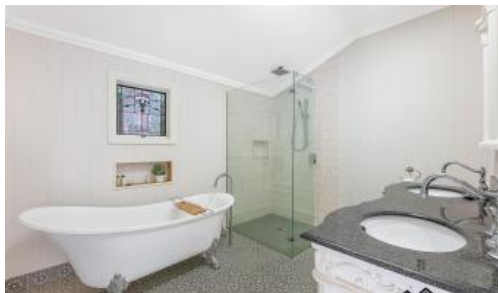

7 Wallin Street, Kedron

CHARMING RENOVATED QUEENSLANDER

When you step inside this renovated character residence with its charming features comprising of high ceilings, timber floor boards, modern spacious kitchen, stylish bathrooms and large entertainment deck - you will surely be impressed.

David Lemke - +61 33574888

Office Details

MGM Homes
497 Lutwyche Rd Lutwyche,
QLD. 4030 Australia

(07) 3357 4888

MGM MICHAEL McMAHON
HOMES

- Large living area with reverse cycle air-conditioning, timber floor boards
- Bi fold doors to spacious entertainment deck with BBQ
- Spacious kitchen with white cabinetry, stone bench tops, ample storage,
- Stainless steel cooking appliances comprising of oven, gas cook top, rangehood and dishwasher
- Master Bedroom with timber floor boards, reverse cycle-air conditioning and walk in robe which leads to a large en-suite
- Main Bathroom with freestanding claw foot bath, large shower, double vanity unit with stone bench tops and large mirror
- Single garage accommodation with remote electric door & additional off street parking in front
- Solar panels newly installed
- Internal laundry facilities
- Fully fenced property - with Pets On Application
- Plenty of storage under the house
- Low maintenance yard